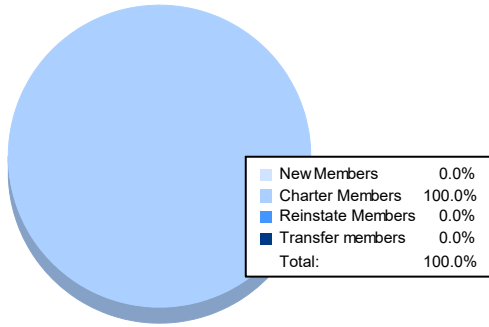

Year	New Clubs	Dropped Clubs	Gain/ Loss Clubs	New Members	Charter Members	Reinstate Members	Transfer Members	Total Member Added	Total Members Dropped	Gain/ Loss Members
2016-2017	2	0	2	24	40	0	0	64	17	47
2017-2018	1	0	1	48	24	0	0	72	23	49
2018-2019	4	0	4	45	91	1	0	137	42	95
2019-2020	2	0	2	1	42	0	0	43	4	39
2020-2021	2	0	2	0	41	0	0	41	22	19
Average	2	0	2	24	48	0	0	71	22	50

Membership Composition June 2021 Cumulative

Gender Composition June 2021 Cumulative