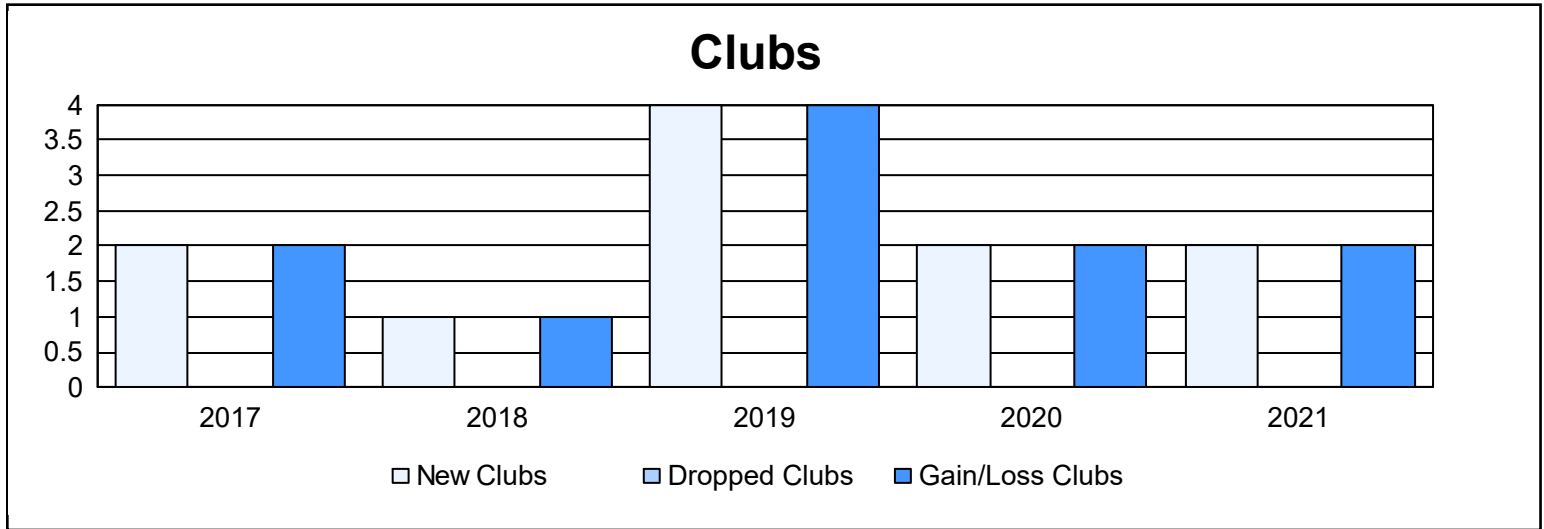

Year	New Clubs	Dropped Clubs	Gain/ Loss Clubs	New Members	Charter Members	Reinstate Members	Transfer Members	Total Member Added	Total Members Dropped	Gain/ Loss Members
2016-2017	2	0	2	24	40	0	0	64	17	47
2017-2018	1	0	1	48	24	0	0	72	23	49
2018-2019	4	0	4	45	91	1	0	137	42	95
2019-2020	2	0	2	1	42	0	0	43	4	39
2020-2021	2	0	2	0	41	0	0	41	22	19
Average	2	0	2	24	48	0	0	71	22	50

Membership Composition June 2021 Cumulative

Gender Composition June 2021 Cumulative