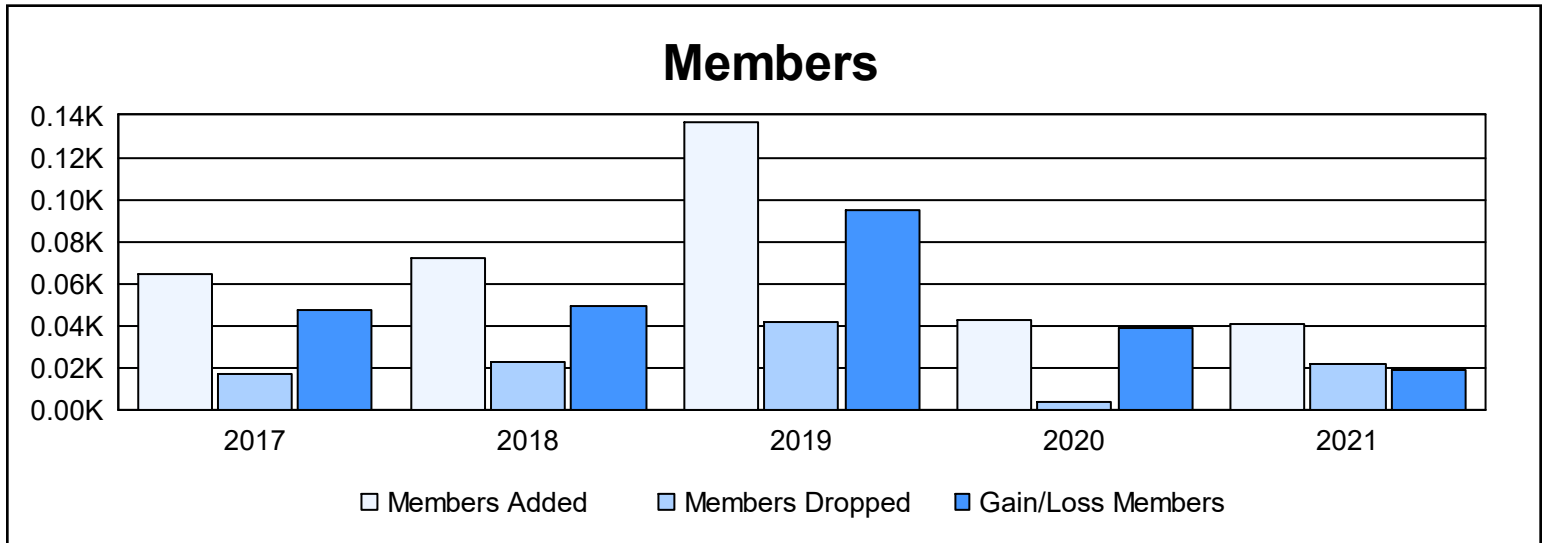

Year	New Clubs	Dropped Clubs	Gain/ Loss Clubs	New Members	Charter Members	Reinstate Members	Transfer Members	Total Member Added	Total Members Dropped	Gain/ Loss Members
2016-2017	2	0	2	24	40	0	0	64	17	47
2017-2018	1	0	1	48	24	0	0	72	23	49
2018-2019	4	0	4	45	91	1	0	137	42	95
2019-2020	2	0	2	1	42	0	0	43	4	39
2020-2021	2	0	2	0	41	0	0	41	22	19
Average	2	0	2	24	48	0	0	71	22	50

Membership Composition June 2021 Cumulative

Gender Composition June 2021 Cumulative